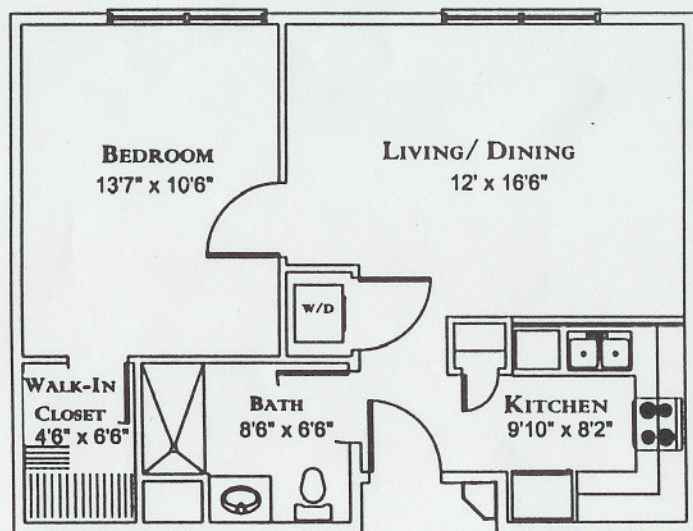

SUGAR HILL
A RETIREMENT COMMUNITY

APARTMENT D
646 Square Feet, 1 Bedroom, 1 Bath

SUGAR HILL
A RETIREMENT COMMUNITY

APARTMENT J

576 Square Feet, 1 Bedroom, 1 Bath

APARTMENT K

641 Square Feet, 1 Bedroom, 1 Bath

APARTMENT D - PHASE II

621 Square feet, 1 Bedroom, 1 Bath