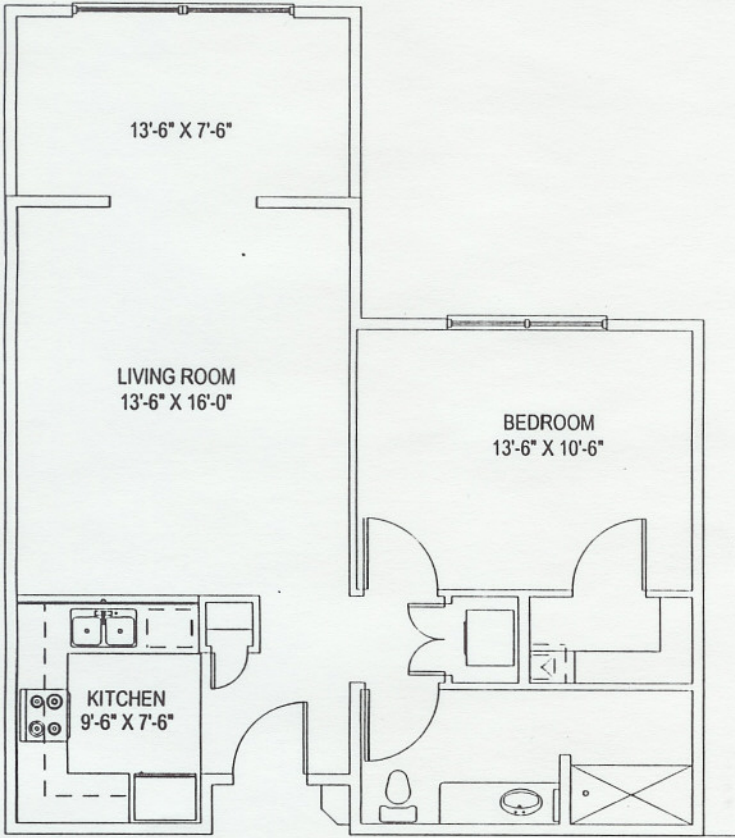

SUGAR HILL
A RETIREMENT COMMUNITY

APARTMENT D
646 Square Feet, 1 Bedroom, 1 Bath

SUGAR HILL
A RETIREMENT COMMUNITY

APARTMENT J

576 Square Feet, 1 Bedroom, 1 Bath

APARTMENT K

641 Square Feet, 1 Bedroom, 1 Bath

APARTMENT D - PHASE II

621 Square feet, 1 Bedroom, 1 Bath