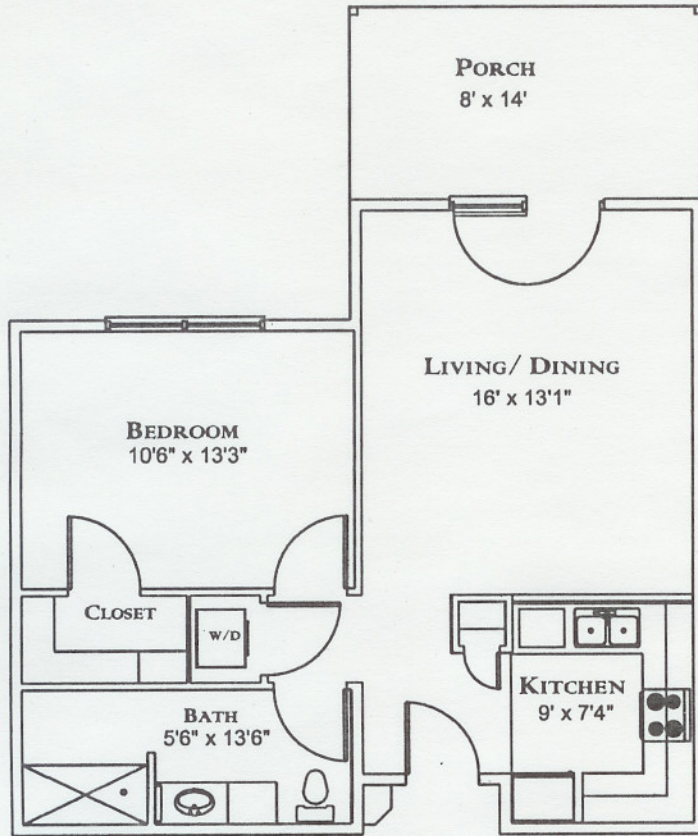

SUGAR HILL
A RETIREMENT COMMUNITY

APARTMENT D
646 Square Feet, 1 Bedroom, 1 Bath

SUGAR HILL
A RETIREMENT COMMUNITY

APARTMENT J

576 Square Feet, 1 Bedroom, 1 Bath

APARTMENT K

641 Square Feet, 1 Bedroom, 1 Bath

APARTMENT D - PHASE II

621 Square feet, 1 Bedroom, 1 Bath