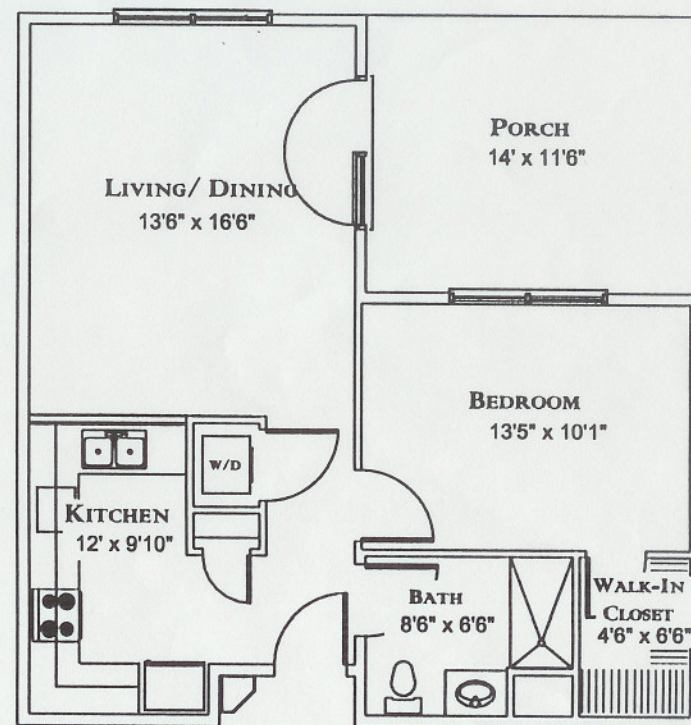

SUGAR HILL
A RETIREMENT COMMUNITY

APARTMENT D
646 Square Feet, 1 Bedroom, 1 Bath

SUGAR HILL
A RETIREMENT COMMUNITY

APARTMENT J

576 Square Feet, 1 Bedroom, 1 Bath

APARTMENT K

641 Square Feet, 1 Bedroom, 1 Bath

APARTMENT D - PHASE II

621 Square feet, 1 Bedroom, 1 Bath