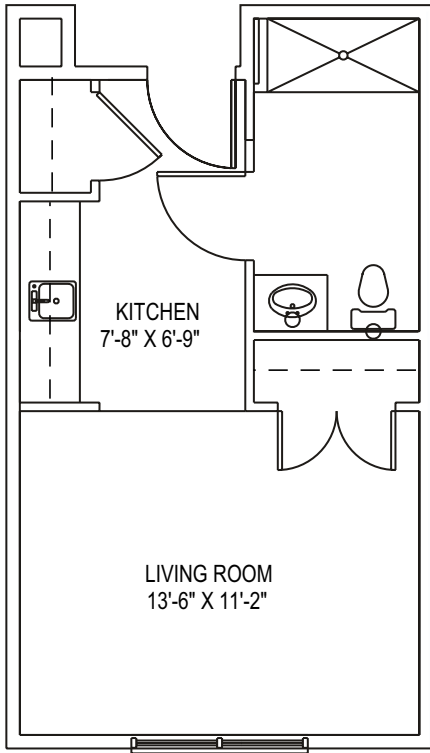

FLOOR PLANS

Assisted Living at Sugar Hill offers 2 options for residents choosing Assisted Living.

The Efficiency unit offers a Livingroom and Bedroom combination with a Kitchen and Bath. Total area: 338 Square Feet

The Assisted Living Suite offers 1 Bedroom, Livingroom, Kitchen and Bath.
Total area: 492 Square Feet